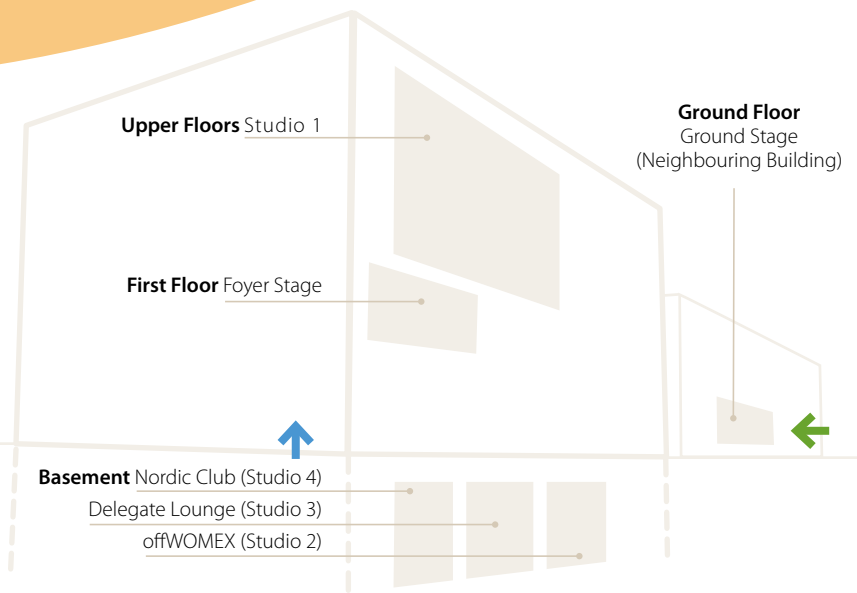

© Bjarne Bergljus Hermansen

Copenhagen Concert Center (Koncerthuset)

- Main Entrance
- Entrance Ground Stage

- Metro Station DR Byen (M1)
- Bus
- Taxis
- Parking Area Gate
- Bike Parking Areas

See also [On Location/Copenhagen Map](#)

- Main Entrance**/Box Office/Guest List/Cloakroom
- Entrance Ground Stage**/Guarded Cloakroom (Fee)