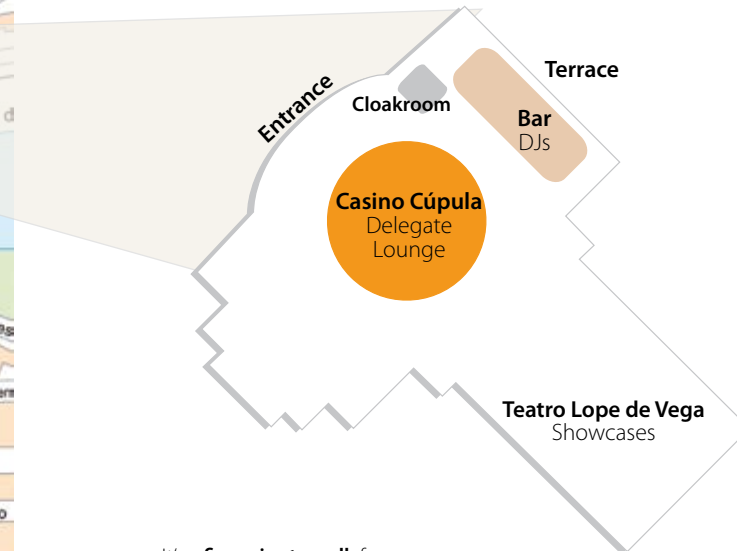

WOMEX Nighttime Venues

Pavilion 1 & 2 on Plaza de España WOMEX Showcases

offWOMEX Stage offWOMEX Showcases

Teatro Lope de Vega/Casino de la Exposición
Opening/Showcases (for Delegates only)/DJs

It's a **five minute walk** from Teatro Lope de Vega/Casino de la Exposición to Plaza de España.

- A** Bus Stop 1, 5
- B** Bus Stop 22, 25, 26, 28, 29, 30, 31, 33, 36, 37
All night buses: A1 – A6
- C** Bus Stop 1, 5
- D** Bus Stop Especial Aeropuerto
- E** Bus Stop C2
- F** Bus Stop C1
- G** Bus Stop 34

Find further information on buses at www.tussam.es

C4: The circular train C4 links the stations San Bernardo, Santa Justa and Palacio de Congresos (FIBES).

Find further information on trains at www.renfe.es/cercanias/sevilla/index_horarios.html

See also [On Location/Sevilla Map](#)