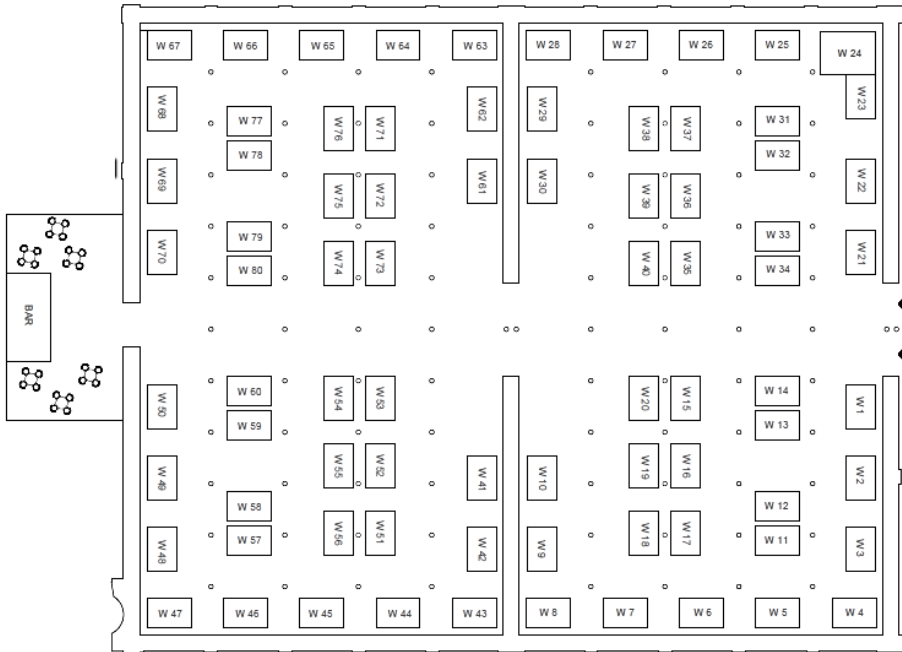

WOMEX 21, PORTO, PORTUGAL - PRELIMINARY TRADE FAIR MAP

Subject to change! For availabilities please contact registration@womex.com

WEST GROUND FLOOR

EAST GROUND FLOOR

ARCHIVE HALL (FLOOR 2)

Floor Details Alfândega do Porto

Subject to change!

Floor 0:

Floor 2:

Trade Fair Hall Impressions

Hall A - Archive Hall, Floor 2

Halls E & W - East & West Groundfloor, Floor 0