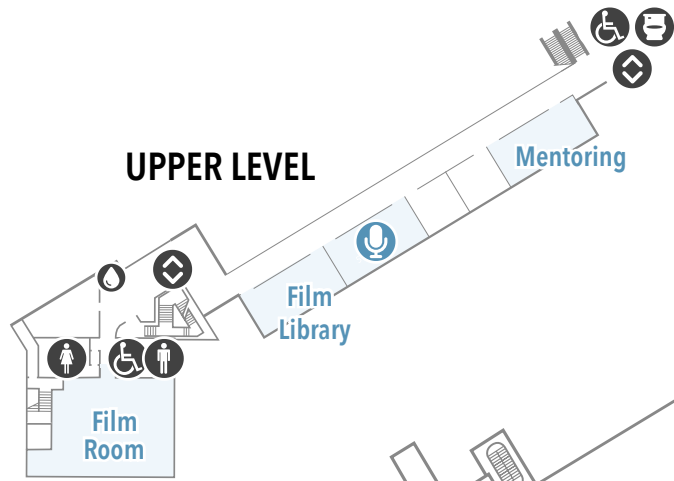

## UPPER LEVEL

## CONFERENCE ROOMS

## DAYCASES & THEATRE STAGE

### KEY

- |                              |               |
|------------------------------|---------------|
| Elevator                     | Escalator     |
| Water Dispenser              | WOMEX Bags    |
| Interview Room               | Cloakroom     |
| Internet Corner              | First Aid     |
| Food                         | Drinks        |
| Toilets                      | Changing Room |
| Toilets for All              |               |
| Wheelchair Accessible Toilet |               |
| Exhibitor Info               |               |
| Info & Awareness Point       |               |
| Calm Room & Quiet Space      |               |
| Prayer Room on Level -1      |               |