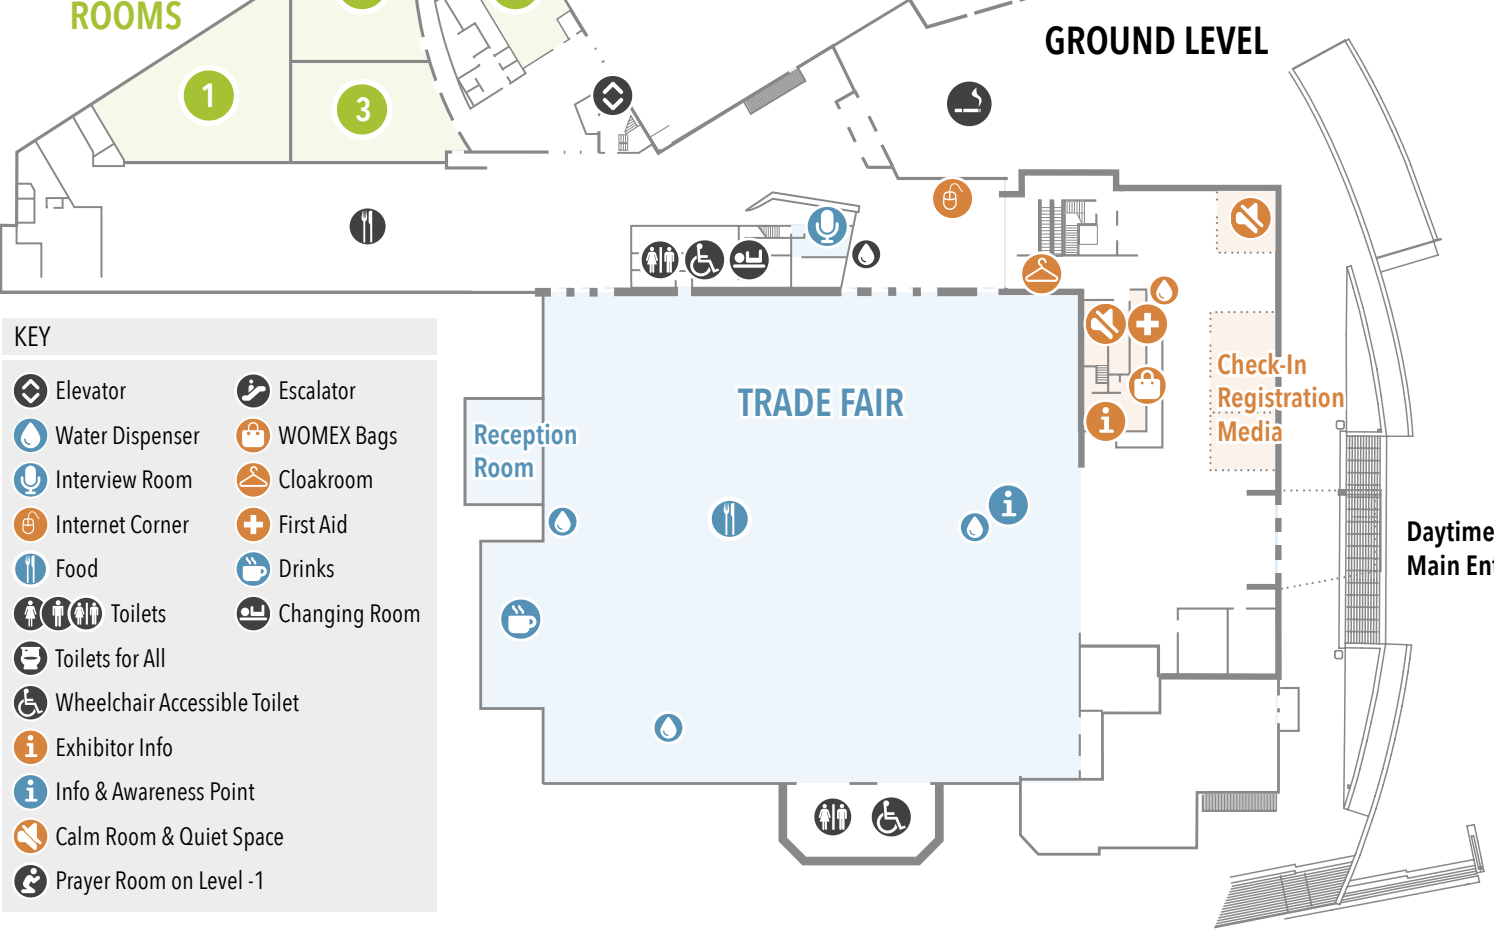

## UPPER LEVEL

## CONFERENCE ROOMS

## DAYCASES & THEATRE STAGE

### KEY

- |                              |               |
|------------------------------|---------------|
| Elevator                     | Escalator     |
| Water Dispenser              | WOMEX Bags    |
| Interview Room               | Cloakroom     |
| Internet Corner              | First Aid     |
| Food                         | Drinks        |
| Toilets                      | Changing Room |
| Toilets for All              |               |
| Wheelchair Accessible Toilet |               |
| Exhibitor Info               |               |
| Info & Awareness Point       |               |
| Calm Room & Quiet Space      |               |
| Prayer Room on Level -1      |               |