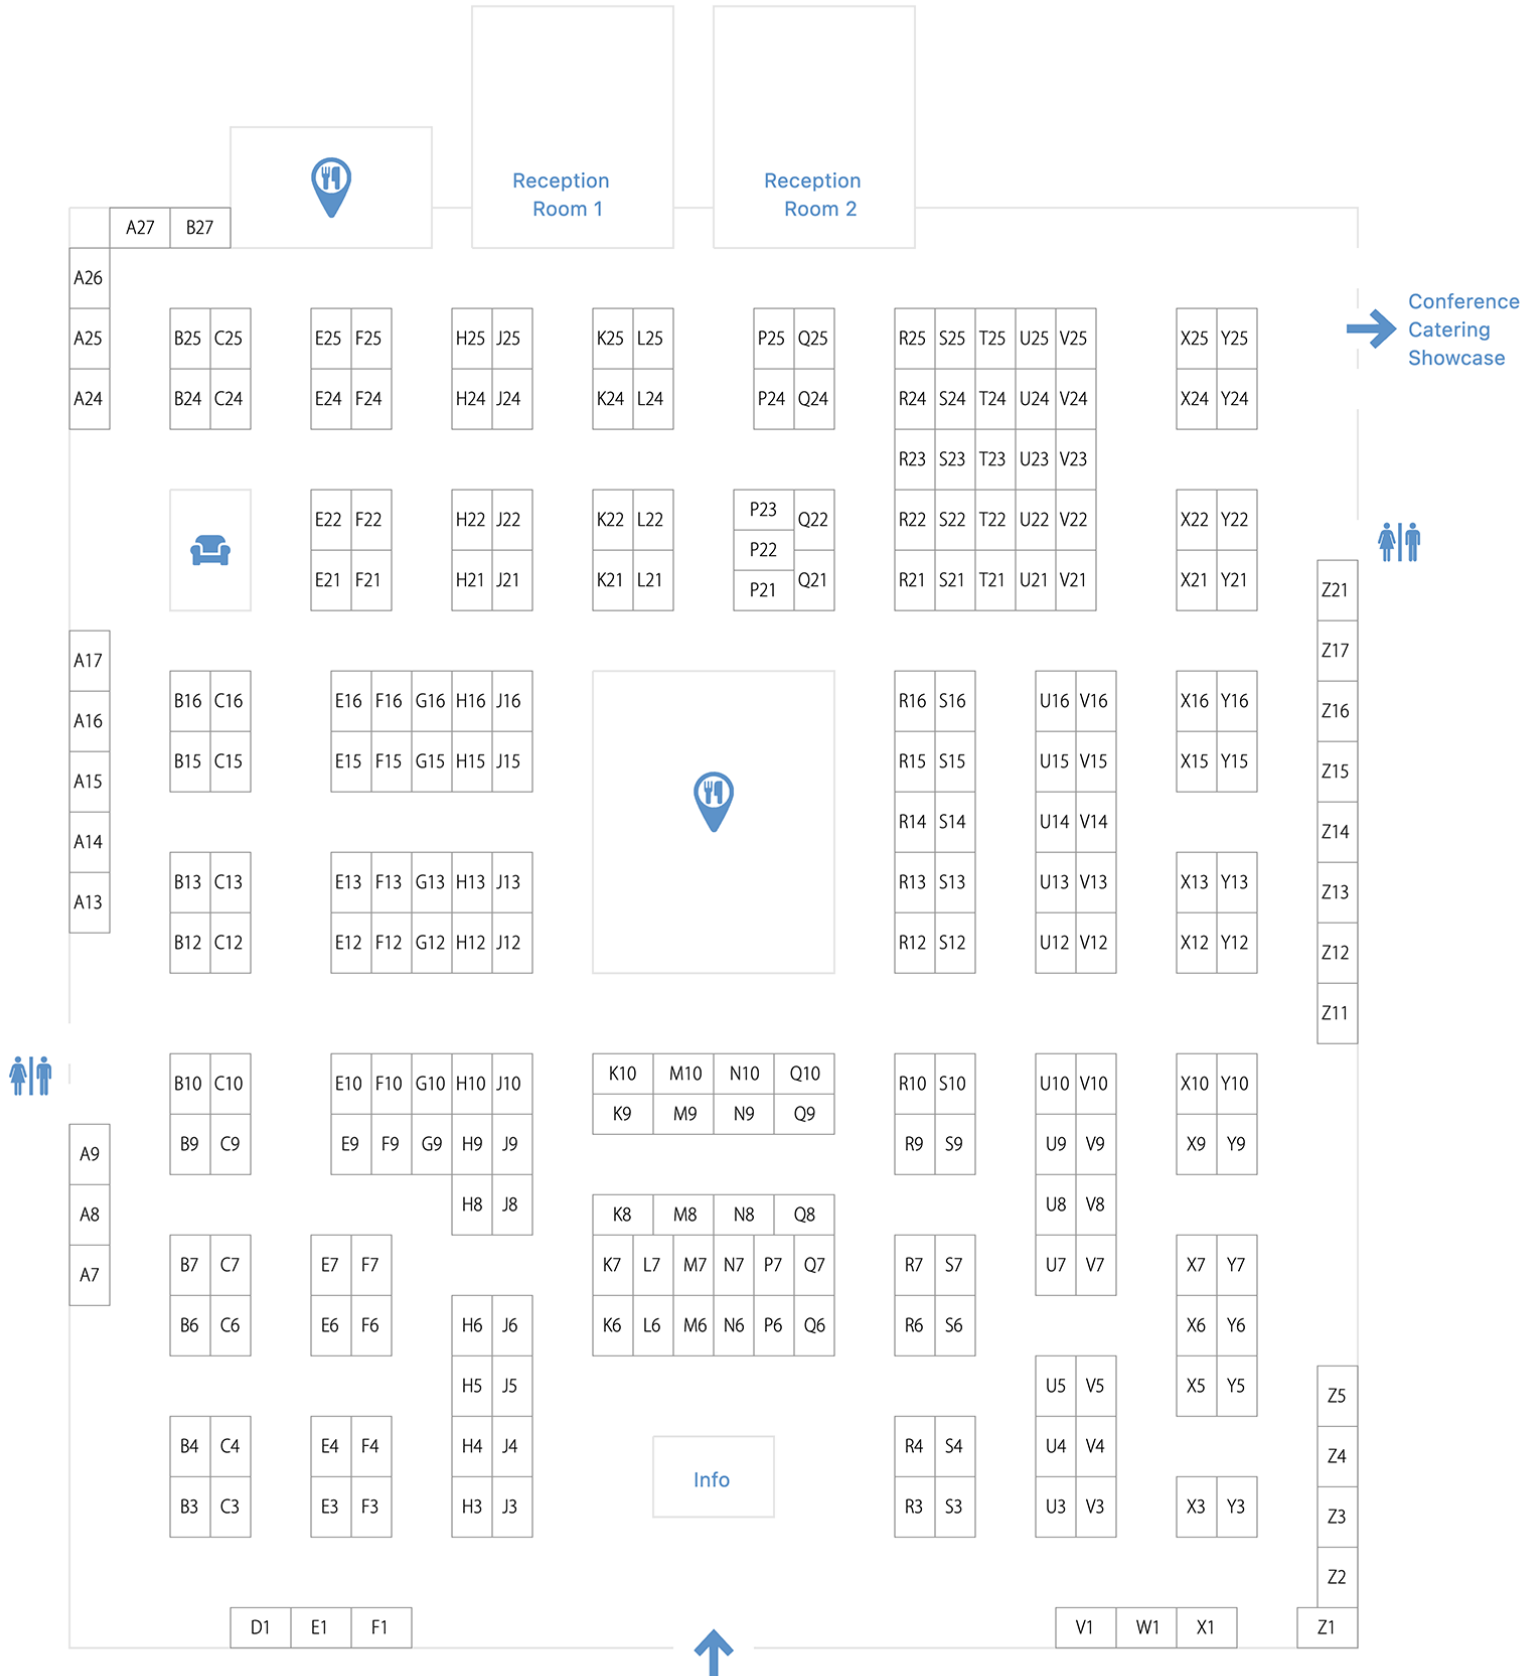

WOMEX 24, MANCHESTER, UK

MANCHESTER CENTRAL - TRADE FAIR MAP (subject to change)

TRADE FAIR HALL IMPRESSIONS