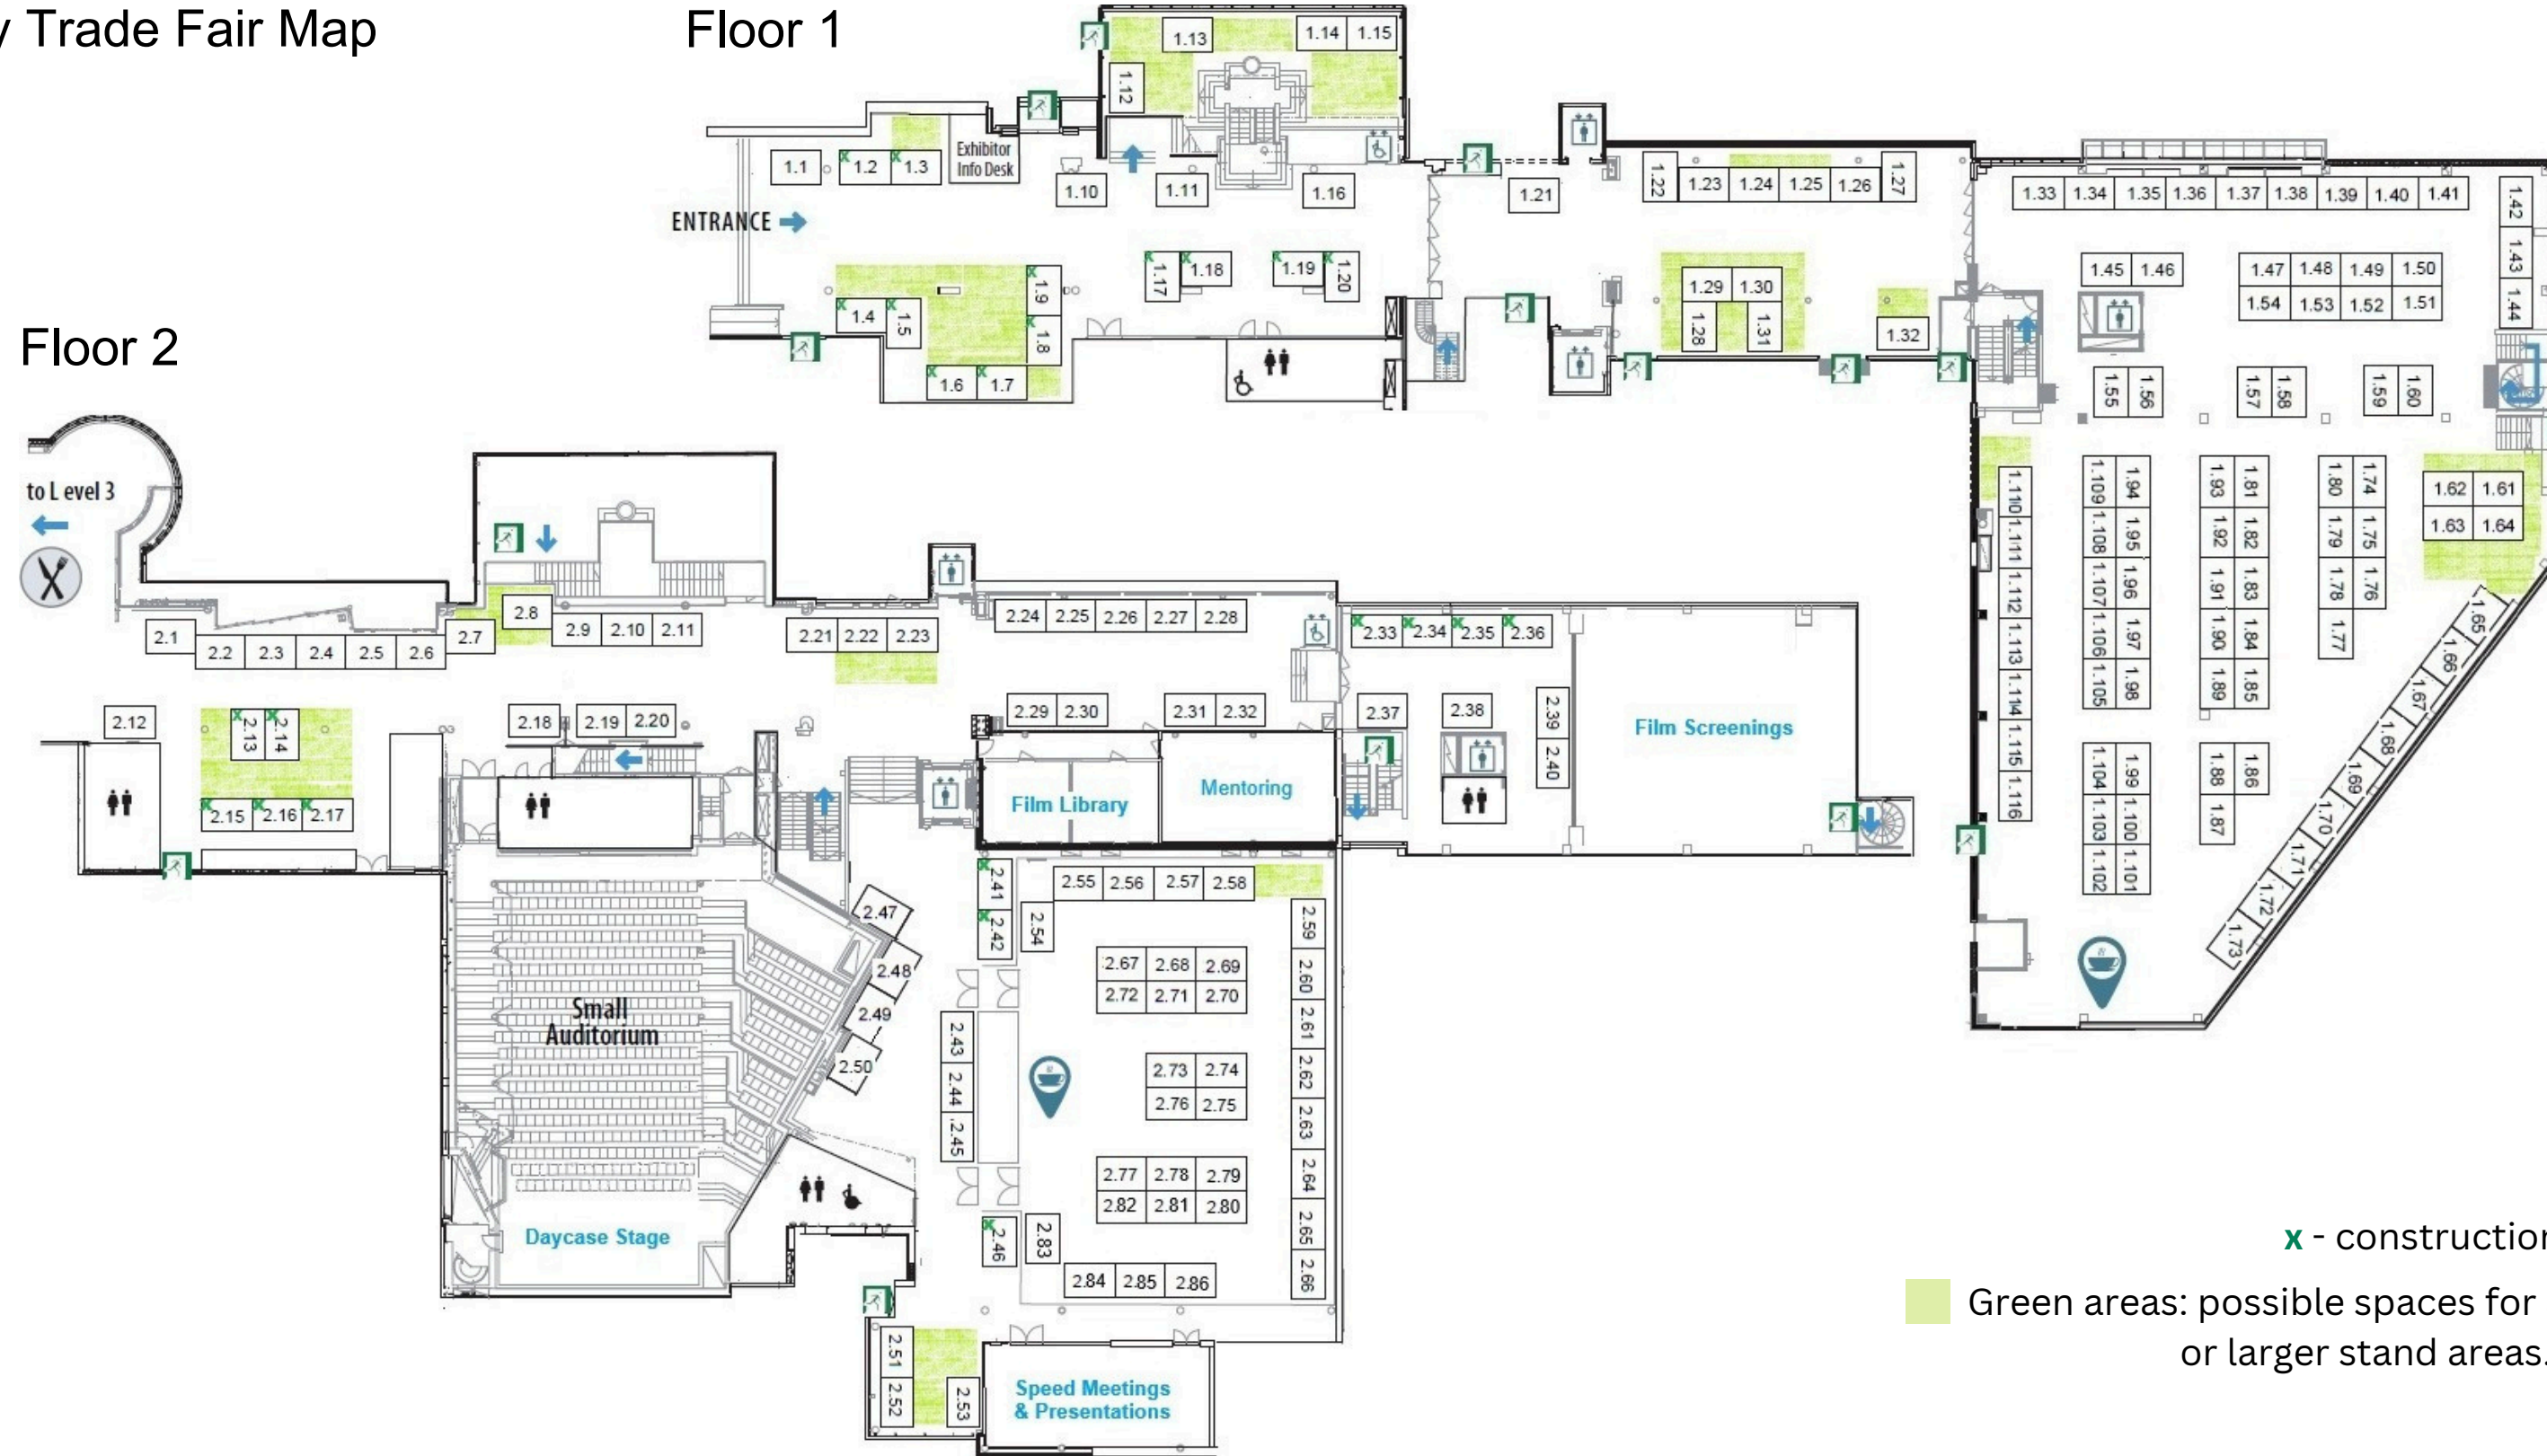

Preliminary Trade Fair Map

Floor 1

x - construction height 230 cm

Green areas: possible spaces for additional units or larger stand areas. Please inquire!

Floor 2

x - construction height 230 cm

Green areas: possible spaces for additional units or larger stand areas. Please inquire!