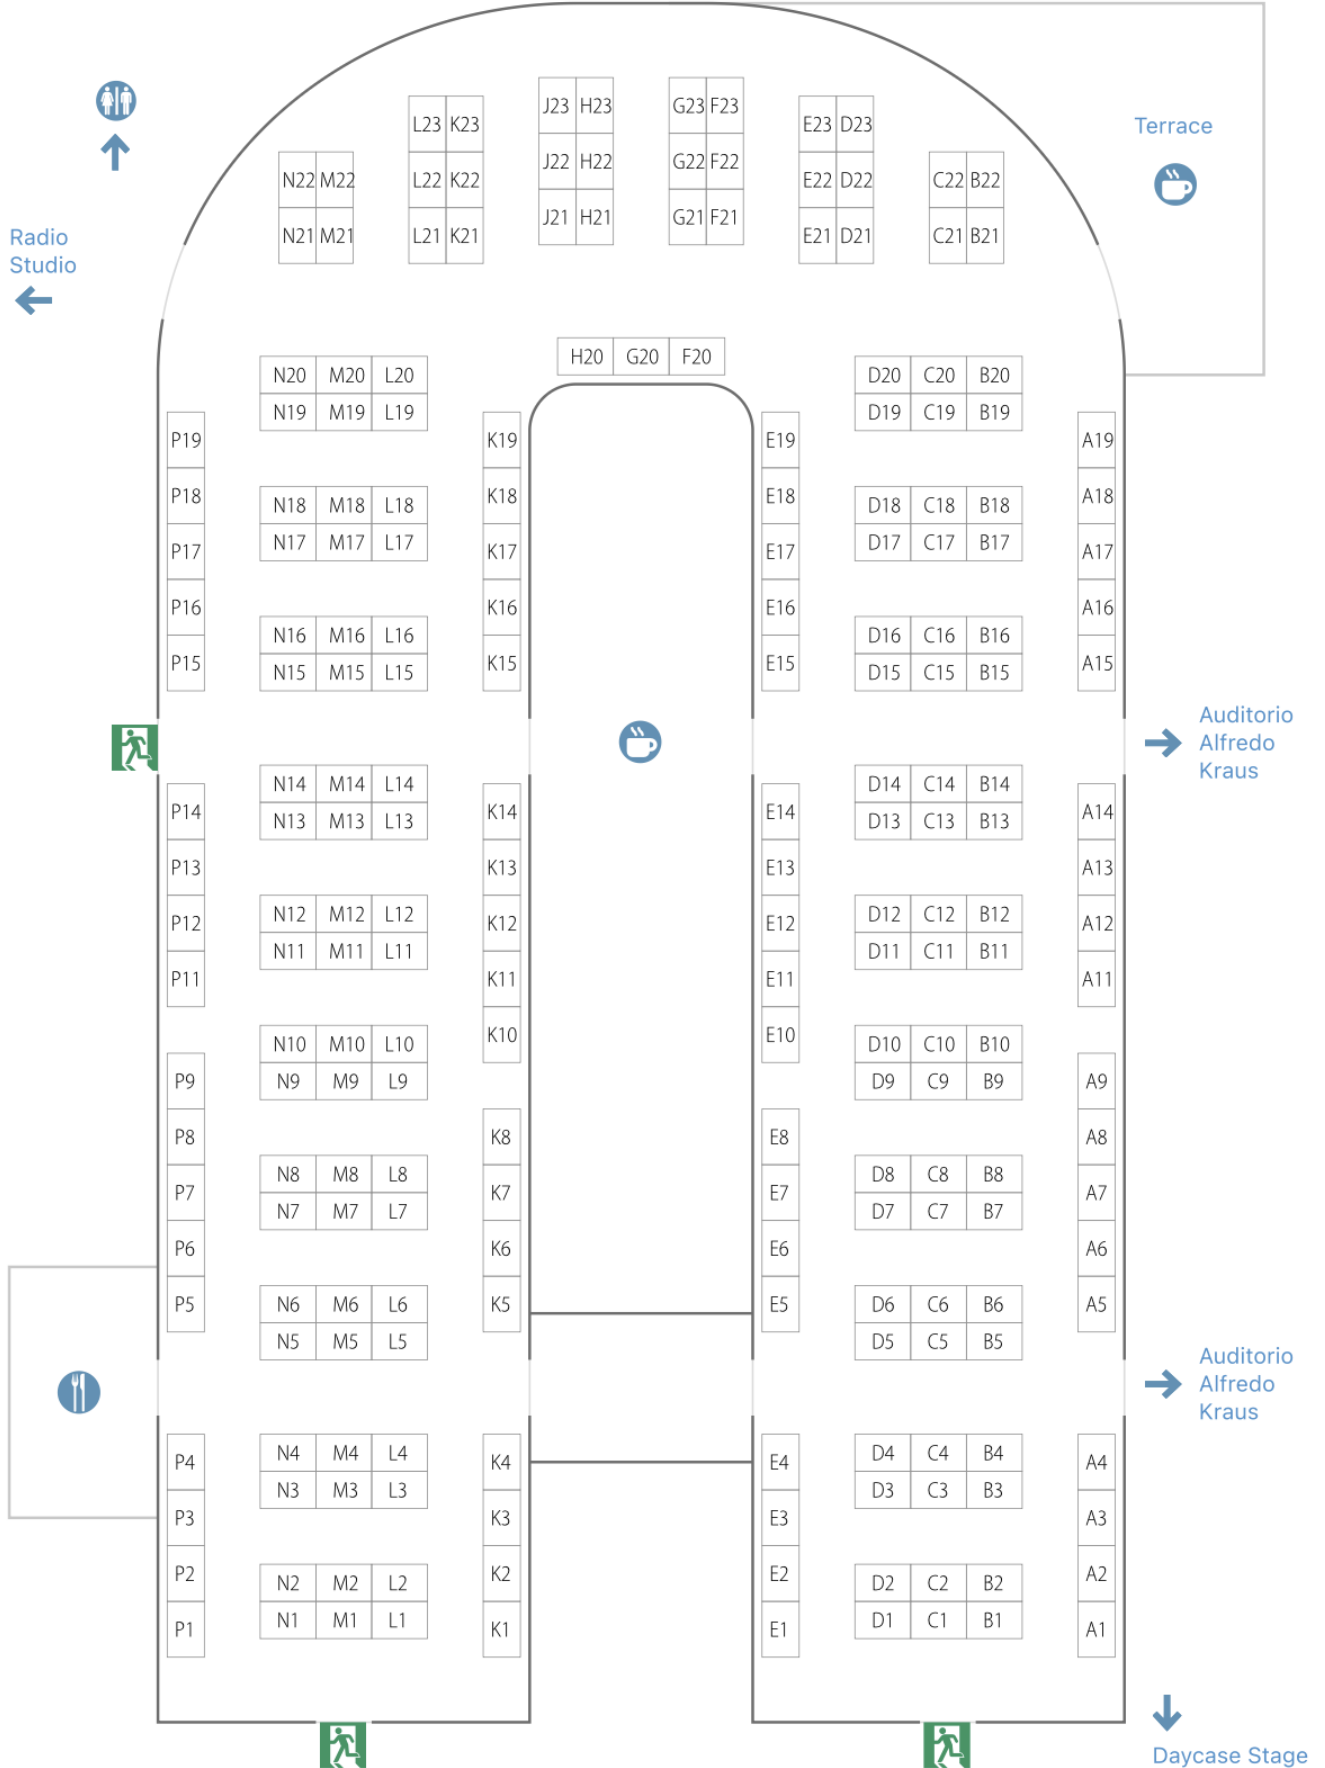

WOMEX 26 Preliminary Trade Fair Map
(subject to change!)

Location

The Trade Fair will be set up in an exhibition dome pavilion on Plaza Jerónimo Saavedra (formerly Plaza de la Música), adjacent to **main venue Auditorio Alfredo Kraus.**

Plaza Jerónimo Saavedra
C.C. las Arenas
35010 Las Palmas de Gran Canaria
Canary Islands, Spain

Exhibition pavilion model (actual set-up varies from pictures)